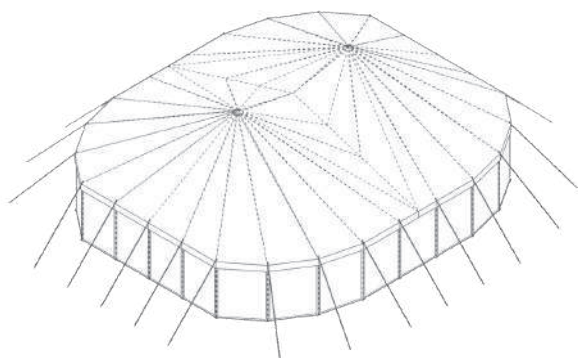

TENDA CIRCO

TETO BRANCO LATERAL BRANCO

10'5
TENDAS

Estrutura: Perfil em alumínio;
Cobertura: Em tela PVC à cor definida;
Piso: Estrado nivelante revestido a alcatifa à cor definida;
Instalação elétrica: Quadro elétrico diferencial;
Iluminação: Barra de iluminação e tomada elétrica;
Personalização: Lettering em vinil/ impressão digital;
Fixação: Com picas para sustentação e sapatas de engate;

ACABAMENTOS //

COR DA LONA

1. ☐ Branco | REF: 300200001
2. ☐ Transparente | REF: 300200002

DIMENSÕES //

1. 26 x 30 m | REF: 300201001
2. Ø 36 m | REF: 300201002